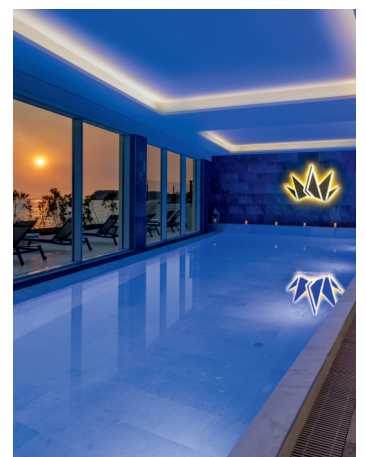

CONTACT: Royal Hotels & Resort | Kardinala Stepinca 31 | 20000 Dubrovnik | Croatia
T: +385 20 440 100 | F: +385 20 440 440 | E: reservations@royaldubrovnik.com | www.royaldubrovnik.com