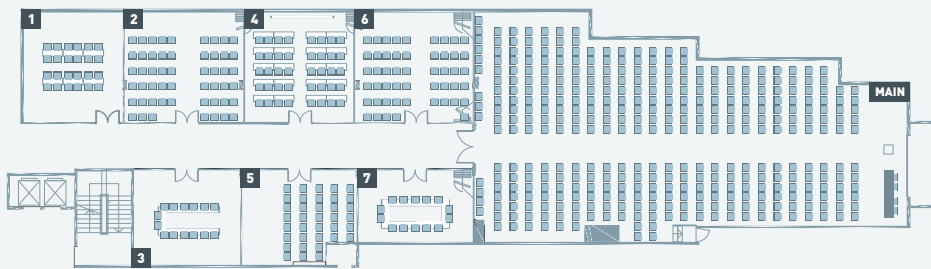

Royal Princess Conference Centre

Coral Conference Room

CONFERENCE ROOMS	SQUARE AREA		LENGTH		WIDTH		HEIGHT		Theater	Classroom	U-Shape	Boardroom Hollow Square	Reception	Cabaret Round Tables
	m ²	ft ²	m	ft	m	ft	m	ft						
CORAL (1+2)	420,0	4935,2	22,2	72,7	20,7	67,9	3,1	10,2	240	140	0	0	300	100
CORAL 1	326,0	3509,1	21,8	71,5	15	49,2	3,1	10,2	156	72	65	62	150	60
CORAL 2	94,0	1011,8	17,5	57,4	5,2	17,1	3,1	10,2	70	50	35	40	90	30
VIP LOUNGE	60,0	649,3	10,4	34,1	5,8	19,0	2,6	8,4	40	34	22	20	50	20
R.P. BANQUET HALL	335,0	3605,8	28,1	92,3	15,0	49,2	5,3	17,4	300	100	70	80	300	84
PRINCESS 1	45,0	482,2	7,0	23,0	6,4	21,0	2,8	9,2	40	18	14	16	30	15
PRINCESS 2	55,0	587,7	7,0	23,0	7,8	25,6	2,8	9,2	35	24	14	16	30	20
PRINCESS 3	40,0	438,2	5,9	19,4	6,9	22,6	2,8	9,2	25	18	14	16	30	15
PRINCESS 4	50,0	535,0	7,0	23,0	7,1	23,3	2,8	9,2	35	24	14	16	30	20
PRINCESS 5	43,0	471,4	5,9	19,4	7,4	24,3	2,8	9,2	28	20	14	16	30	15
PRINCESS 6	55,0	587,7	7,0	23,0	7,8	25,6	2,8	9,2	35	20	14	16	30	20
PRINCESS 7	33,0	355,2	4,4	14,4	7,5	24,6	2,8	9,2	12	8	10	12	20	10
LOKRUM	48,0	516,7	18,3	27,2	5,8	19	2,8	9,2	50	20	18	20	40	20
LOPUD	56,0	602,8	11,0	36,1	5,1	16,7	2,8	9,2	30	22	16	18	30	15

ROYAL

HOTELS & RESORT
DUBROVNIK • CROATIA

Unique Business Event

LOCATION

- distance from Old Town: 4 km
- walking distance to local bus stop with frequent connections to the Old Town and bus terminal
- located on the shores of the Lapad peninsula
- steps away from the Lapad Bay boardwalk

ACCOMMODATIONS

ROYAL PRINCESS HOTEL ★★★★★

- 54 Deluxe Suites from 60 m² (645 ft²) with sea and/or park views with balcony including Presidential Suite
- living room, kitchenette, multiple bathrooms and balcony with seating area
- LCD SAT television, IP telephone, mini-bar, in-room safe, hair-dryer, toiletries, bathrobes and slippers, air conditioning, work desk, spacious closets
- high-speed Wi-Fi